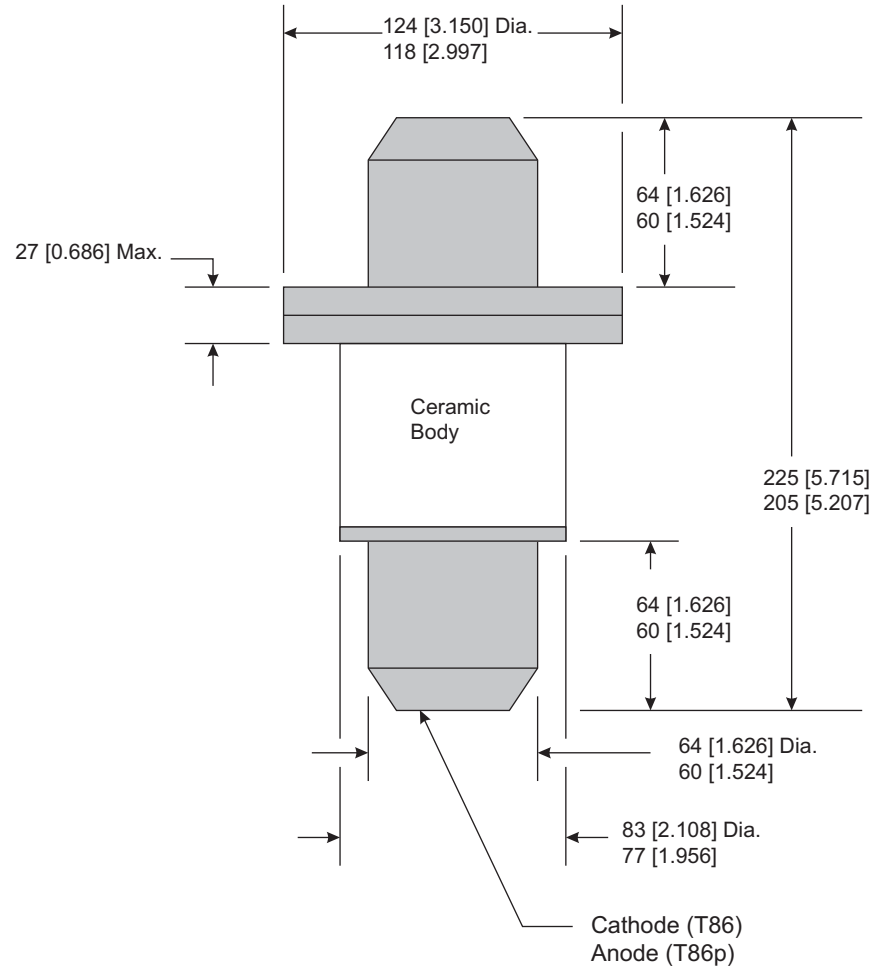

T86 / T86p

Dimensions in inches [mm]