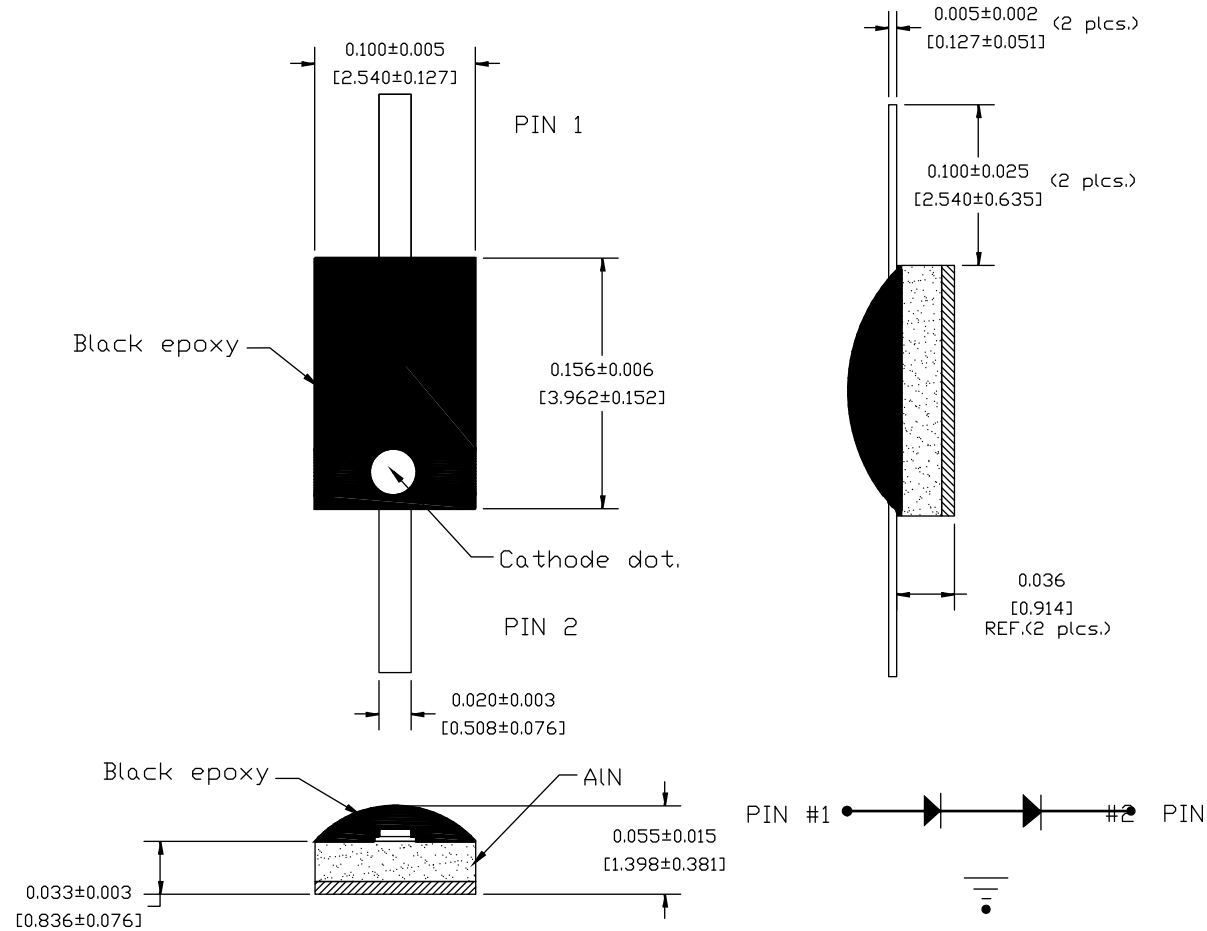

# CM27

NOTES:

Finishes:  
1. 50μ" Min. of Gold over 50μ" Min. of Nickle.

Dimensions in mils [mm]